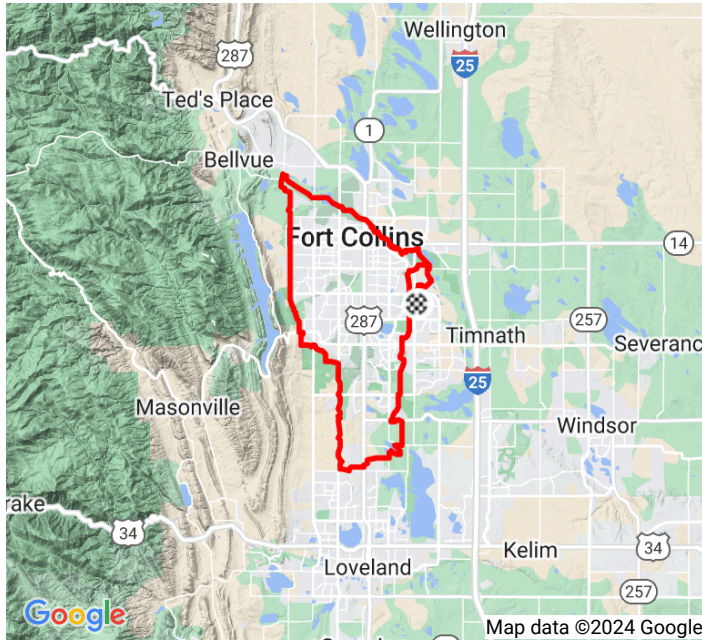

2024 40 Mile

<https://www.strava.com/routes/3200812323135430020>

39.60mi Distance 1,004ft Elevation Gain

Mixed Terrain

Ride Type

Est. Moving Time: 2:38:20

Route recommendations may be incomplete and/or inaccurate and may contain sections of private land and/or sections of terrain that could be challenging or hazardous. Always use your best judgement about the safety of road and trail conditions and follow traffic and property laws. Est. Moving Time based on your avg speed of 15.0 mi/h over last 4 weeks

DIRECTION	DISTANCE (miles)
Proceed onto off-road waypoint. No data available	0.0
Continue on Illinois	0.0
Proceed onto Illinois	0.1
Left onto Krisron Road	0.1

Proceed onto Krisron Road	0.2
Right onto Windrow Drive	0.2
Proceed onto Windrow Drive	0.4
Right onto Nancy Grey Avenue	0.5
Proceed onto Nancy Grey Avenue	0.7
Proceed onto off-road waypoint. No data available	0.9
Continue on Sharp Point Drive	1.1
Proceed onto Sharp Point Drive	1.6
Right onto East Prospect Road	1.7
Proceed onto off-road waypoint. No data available	1.7
Left onto Poudre Trail	1.7
Proceed onto Poudre Trail	2.3
Proceed onto Poudre Trail	5.0
Proceed onto Poudre Trail	9.0
Proceed onto off-road waypoint. No data available	10.1
Right onto North Overland Trail	10.1
Proceed onto North Overland Trail	12.0
Continue on South Overland Trail	12.7
Proceed onto off-road waypoint. No data available	15.7
Right onto Spring Creek Park Trail	15.9
Continue on Fossil Creek Trail	16.2
Proceed onto Fossil Creek Trail	19.0
Continue on Long View Trail	19.8
Proceed onto Long View Trail	20.7
Left onto North Trail	24.0
Proceed onto off-road waypoint. No data available	24.2
Left onto Grand Mesa Drive	24.5
Continue on North Trail	24.6