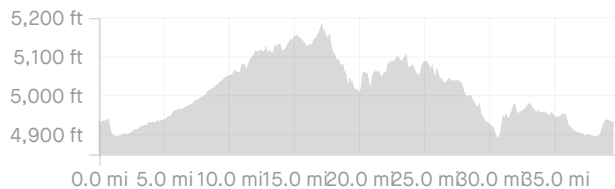

2024 40 Mile

<https://www.strava.com/routes/3200812323135430020>

39.60mi Distance 1,004ft Elevation Gain

Mixed Terrain

Ride Type

Est. Moving Time: 2:38:20

Route recommendations may be incomplete and/or inaccurate and may contain sections of private land and/or sections of terrain that could be challenging or hazardous. Always use your best judgement about the safety of road and trail conditions and follow traffic and property laws. Est. Moving Time based on your avg speed of 15.0 mi/h over last 4 weeks

DIRECTION	DISTANCE (miles)
Proceed onto off-road waypoint. No data available	0.0
Continue on Illinois	0.0
Proceed onto Illinois	0.1
Left onto Krisron Road	0.1

Proceed onto Krisron Road	0.2
Right onto Windrow Drive	0.2
Proceed onto Windrow Drive	0.4
Right onto Nancy Grey Avenue	0.5
Proceed onto Nancy Grey Avenue	0.7
Proceed onto off-road waypoint. No data available	0.9
Continue on Sharp Point Drive	1.1
Proceed onto Sharp Point Drive	1.6
Right onto East Prospect Road	1.7
Proceed onto off-road waypoint. No data available	1.7
Left onto Poudre Trail	1.7
Proceed onto Poudre Trail	2.3
Proceed onto Poudre Trail	5.0
Proceed onto Poudre Trail	9.0
Proceed onto off-road waypoint. No data available	10.1
Right onto North Overland Trail	10.1
Proceed onto North Overland Trail	12.0
Continue on South Overland Trail	12.7
Proceed onto off-road waypoint. No data available	15.7
Right onto Spring Creek Park Trail	15.9
Continue on Fossil Creek Trail	16.2
Proceed onto Fossil Creek Trail	19.0
Continue on Long View Trail	19.8
Proceed onto Long View Trail	20.7
Left onto North Trail	24.0
Proceed onto off-road waypoint. No data available	24.2
Left onto Grand Mesa Drive	24.5
Continue on North Trail	24.6