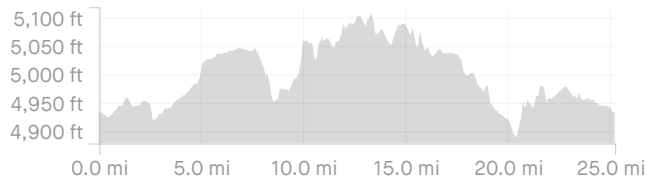

2024 25 Mile Classic

<https://www.strava.com/routes/3200855249087652144>

25.23 mi
Distance

698 ft
Elevation Gain

Mixed Terrain

Ride Type

Est. Moving Time: 1:40:51

Route recommendations may be incomplete and/or inaccurate and may contain sections of private land and/or sections of terrain that could be challenging or hazardous. Always use your best judgement about the safety of road and trail conditions and follow traffic and property laws. Est. Moving Time based on your avg speed of 15.0 mi/h over last 4 weeks

DIRECTION	DISTANCE (miles)
Proceed onto off-road waypoint. No data available	0.0
Continue on Illinois	0.0
Proceed onto Illinois	0.1
Right onto Custer Drive	0.1

Proceed onto Custer Drive	0.2
Right onto Kansas Drive	0.2
Proceed onto Kansas Drive	0.3
Proceed onto Rendezvous Trail	0.4
Proceed onto off-road waypoint. No data available	0.5
Right onto Pinecone Circle	0.6
Continue on Vermont Drive	0.7
Proceed onto Vermont Drive	0.9
Right onto Eastbrook Drive	1.0
Proceed onto off-road waypoint. No data available	1.0
Proceed onto off-road waypoint. No data available	1.1
Continue on Power Trail	1.2
Left onto Spring Creek Trail	2.6
Proceed onto Spring Creek Trail	3.0
Left onto Mason Trail	4.9
Proceed onto Mason Trail	5.2
Proceed onto Mason Trail	8.3
Right onto Fossil Creek Trail	8.5
Proceed onto off-road waypoint. No data available	9.2
Continue on Fossil Creek Trail	9.2
Proceed onto off-road waypoint. No data available	9.2
Continue on Fossil Creek Trail	9.2
Left onto Long View Trail	9.8
Proceed onto Long View Trail	9.8
Left onto North Trail	14.0
Proceed onto off-road waypoint. No data available	14.2
Proceed onto off-road waypoint. No data available	14.2
Left onto Grand Mesa Drive	14.5